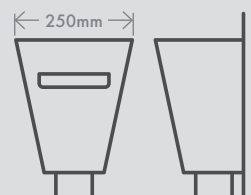

ALPINE FASCIA

Fascia is used as a base to attach the roof guttering on to, or as a cover to hide the fixing space between the roof, eaves and wall. More than just functional, Fascia is designed to form a neat, attractive edge between the roofing and wall surface, as well as preventing birds and rodents from gaining entry to your roof cavity.

DOWNPIPE

We have a wide range of rectangle profile or round profile Colorsteel™ downpipe to suit the colour and style of your roof. We also supply a complete range of downpipe elbows, T-junctions and mounting brackets. Available in 65mm, 80mm and 100mm.

CHIMNEY CAP

Chimney caps with or without a flu can be manufactured to meet customers' needs.

WITHOUT FLU

WITH FLU

RAINWATER HEAD

Custom rainwater heads can be manufactured to meet customers' needs. Available in Colorsteel, Zinalume and copper.

BOX

TAPERED