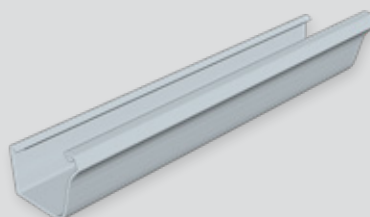

CUSTOM / COMMERCIAL BOX

Custom made box gutter can be made to any size you need for commercial purposes. A swage down the length of the gutter for strength and aesthetic purposes can also be added to suit your needs. Internal and external mounting brackets are available.

ALPINE QUAD

Quad gutter provides an attractive take on the traditional quarter round gutter, providing a bigger water flow capacity for higher rainfall areas. Quad's gently curved front and strong swaging offer a unique blend of traditional & modern looks.

ALPINE FASCIA

Fascia is used as a base to attach the roof guttering on to, or as a cover to hide the fixing space between the roof, eaves and wall. More than just functional, Fascia is designed to form a neat, attractive edge between the roofing and wall surface, as well as preventing birds and rodents from gaining entry to your roof cavity.

DOWNPIPE

We have a wide range of rectangle profile or round profile Colorsteel™ downpipe to suit the colour and style of your roof. We also supply a complete range of downpipe elbows, T-junctions and mounting brackets. Available in 65mm, 80mm and 100mm.