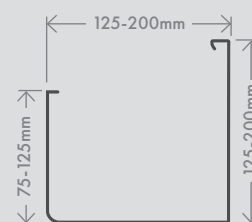

CUSTOM / COMMERCIAL BOX

Custom made box gutter can be made to any size you need for commercial purposes. A swage down the length of the gutter for strength and aesthetic purposes can also be added to suit your needs. Internal and external mounting brackets are available.