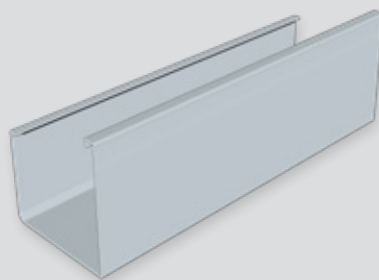

CUSTOM / COMMERCIAL BOX

Custom made box gutter can be made to any size you need for commercial purposes. A swage down the length of the gutter for strength and aesthetic purposes can also be added to suit your needs. Internal and external mounting brackets are available.

ALPINE QUAD

Quad gutter provides an attractive take on the traditional quarter round gutter, providing a bigger water flow capacity for higher rainfall areas. Quad's gently curved front and strong swaging offer a unique blend of traditional & modern looks.

ALPINE FASCIA

Fascia is used as a base to attach the roof guttering on to, or as a cover to hide the fixing space between the roof, eaves and wall. More than just functional, Fascia is designed to form a neat, attractive edge between the roofing and wall surface, as well as preventing birds and rodents from gaining entry to your roof cavity.

DOWNPIPE

We have a wide range of rectangle profile or round profile Colorsteel™ downpipe to suit the colour and style of your roof. We also supply a complete range of downpipe elbows, T-junctions and mounting brackets. Available in 65mm, 80mm and 100mm.