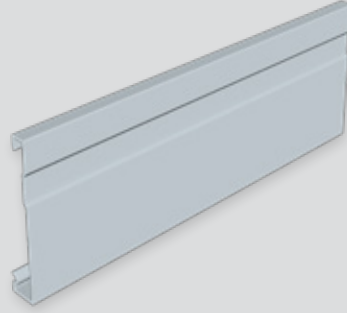

CUSTOM / COMMERCIAL BOX

Custom made box gutter can be made to any size you need for commercial purposes. A swage down the length of the gutter for strength and aesthetic purposes can also be added to suit your needs. Internal and external mounting brackets are available.

ALPINE QUAD

Quad gutter provides an attractive take on the traditional quarter round gutter, providing a bigger water flow capacity for higher rainfall areas. Quad's gently curved front and strong swaging offer a unique blend of traditional & modern looks.

ALPINE FASCIA

Fascia is used as a base to attach the roof guttering on to, or as a cover to hide the fixing space between the roof, eaves and wall. More than just functional, Fascia is designed to form a neat, attractive edge between the roofing and wall surface, as well as preventing birds and rodents from gaining entry to your roof cavity.

DOWNPIPE

We have a wide range of rectangle profile or round profile Colorsteel™ downpipe to suit the colour and style of your roof. We also supply a complete range of downpipe elbows, T-junctions and mounting brackets. Available in 65mm, 80mm and 100mm.