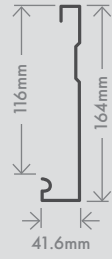

ALPINE FASCIA

Fascia is used as a base to attach the roof guttering on to, or as a cover to hide the fixing space between the roof, eaves and wall. More than just functional, Fascia is designed to form a neat, attractive edge between the roofing and wall surface, as well as preventing birds and rodents from gaining entry to your roof cavity.