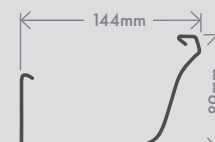

ALPINE QUAD

Quad gutter provides an attractive take on the traditional quarter round gutter, providing a bigger water flow capacity for higher rainfall areas. Quad's gently curved front and strong swaging offer a unique blend of traditional & modern looks.