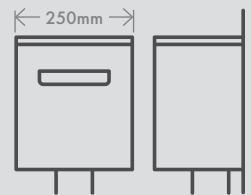

ALPINE FASCIA

Fascia is used as a base to attach the roof guttering on to, or as a cover to hide the fixing space between the roof, eaves and wall. More than just functional, Fascia is designed to form a neat, attractive edge between the roofing and wall surface, as well as preventing birds and rodents from gaining entry to your roof cavity.

DOWNPIPE

We have a wide range of rectangle profile or round profile Colorsteel™ downpipe to suit the colour and style of your roof. We also supply a complete range of downpipe elbows, T-junctions and mounting brackets. Available in 65mm, 80mm and 100mm.

CHIMNEY CAP

Chimney caps with or without a flu can be manufactured to meet customers' needs.

WITHOUT FLU

WITH FLU

RAINWATER HEAD

Custom rainwater heads can be manufactured to meet customers' needs. Available in Colorsteel, Zinalume and copper.

BOX

TAPERED