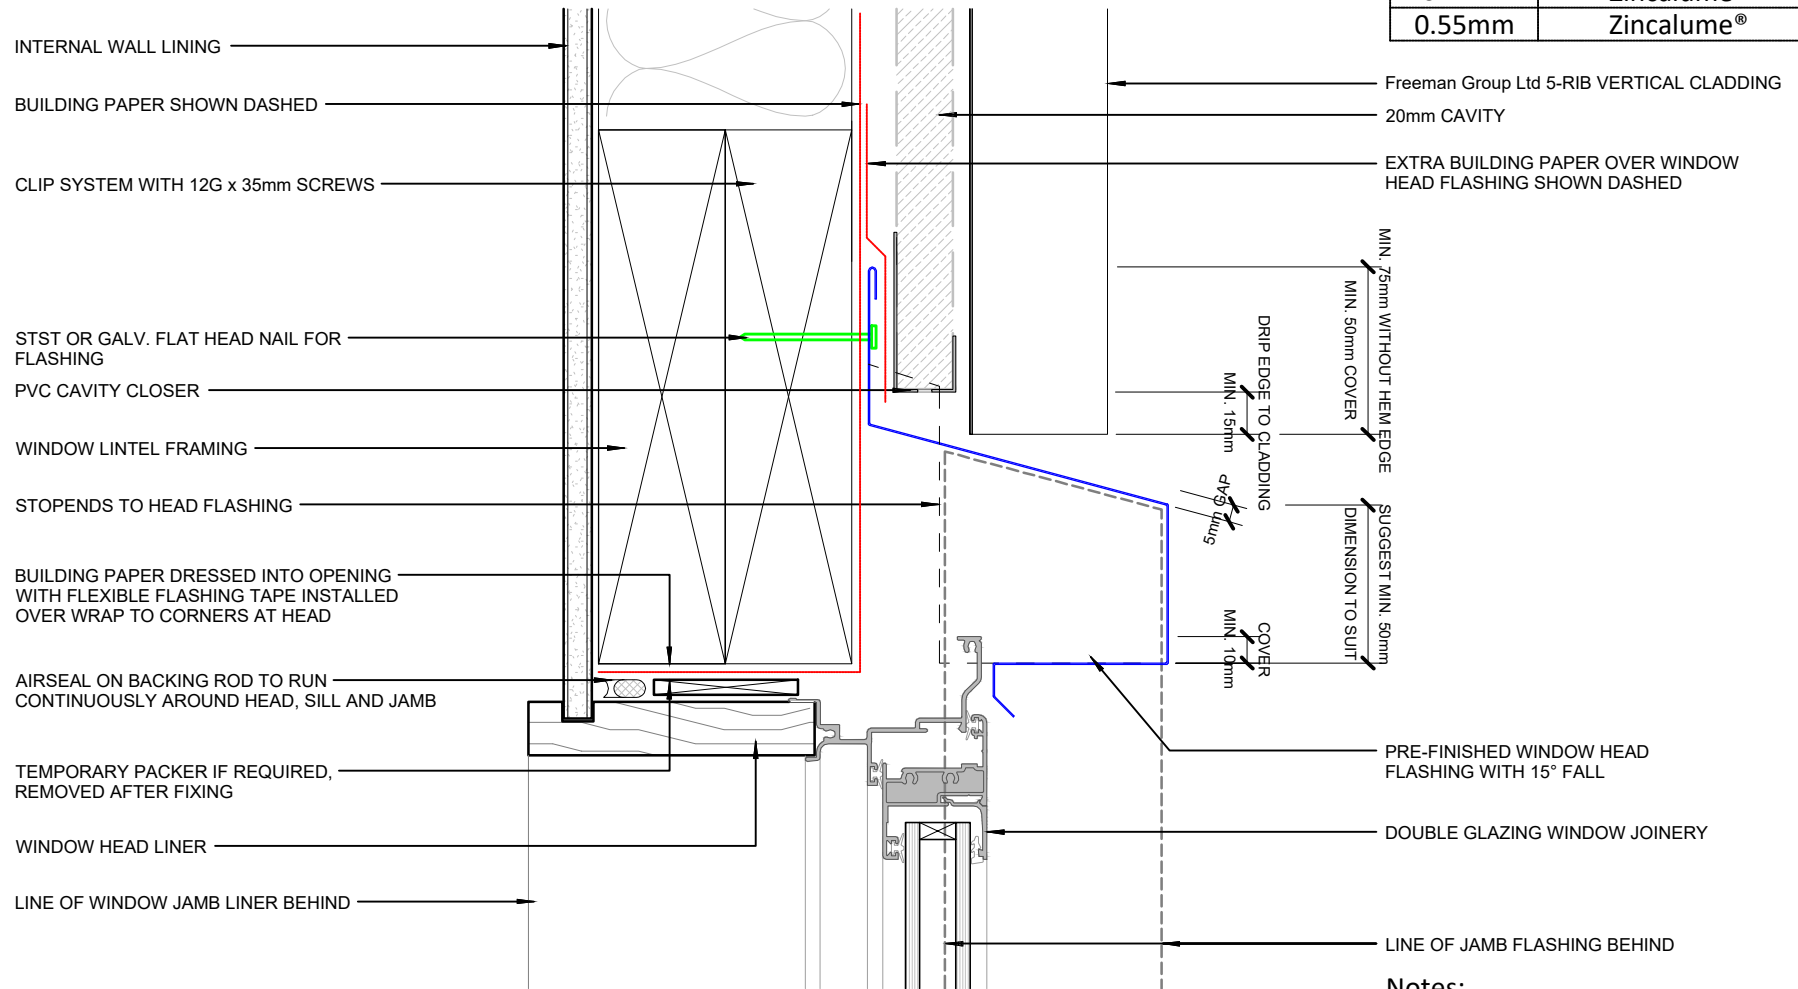

Freeman Group Ltd 5-Rib	
0.4mm	Colorsteel® Endura
0.55mm	Colorsteel® Endura
0.4mm	Colorsteel® Maxx
0.55mm	Colorsteel® Maxx
0.4mm	Zincalume®
0.55mm	Zincalume®

Notes:
 These details are required to be fixed to allow thermal movement .