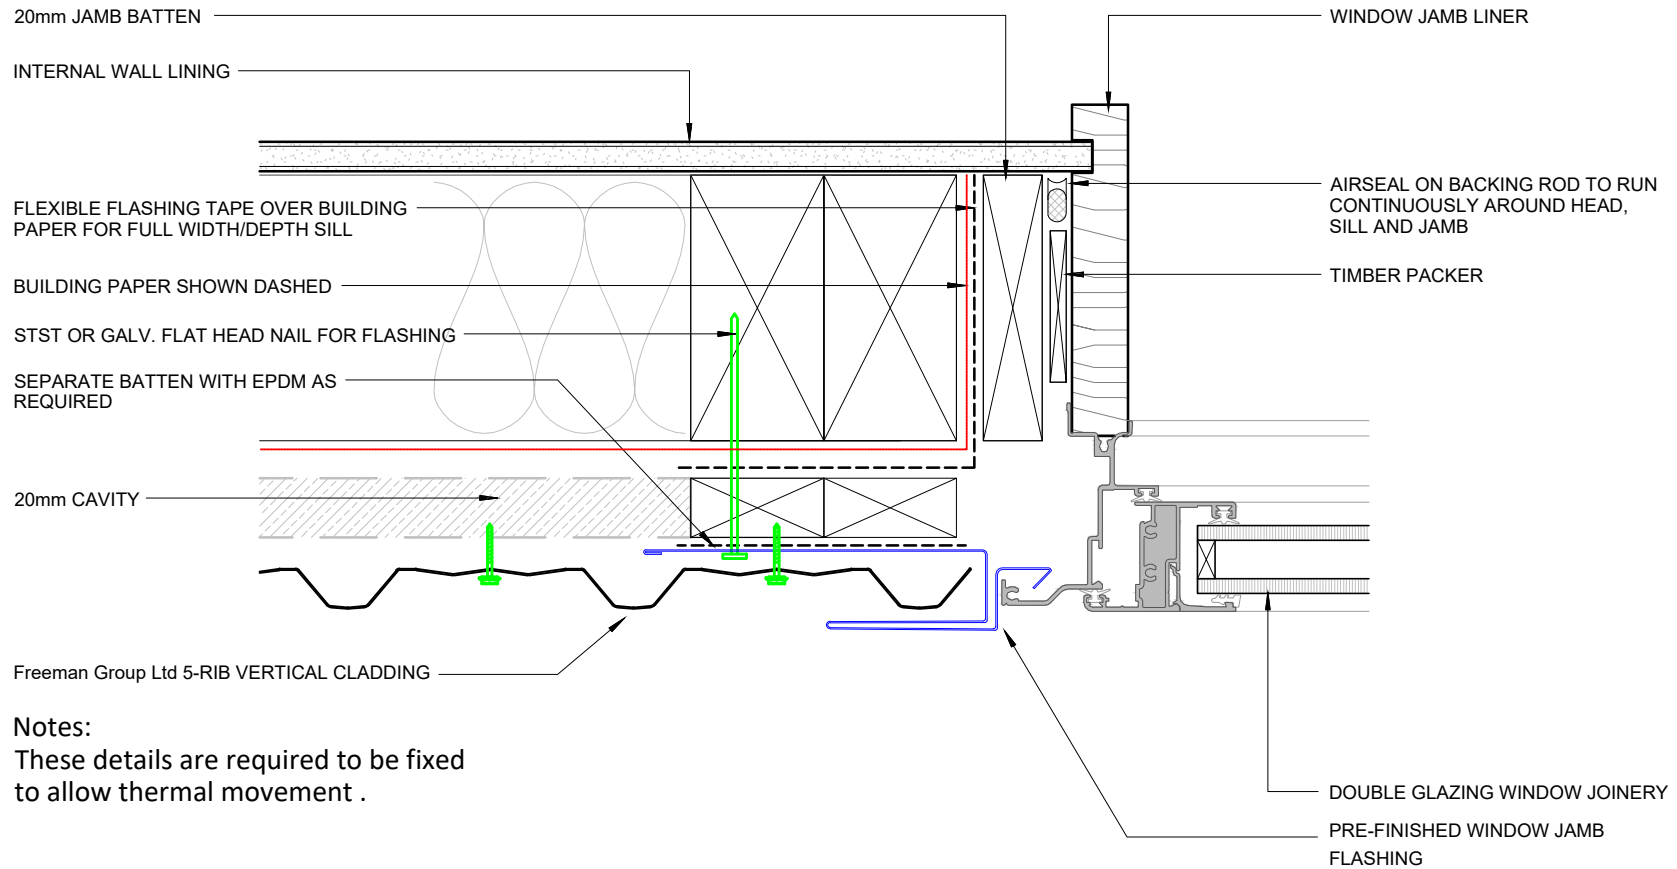

Freeman Group Ltd 5-Rib	
0.4mm	Colorsteel® Endura
0.55mm	Colorsteel® Endura
0.4mm	Colorsteel® Maxx
0.55mm	Colorsteel® Maxx
0.4mm	Zincalume®
0.55mm	Zincalume®

Notes:
 These details are required to be fixed
 to allow thermal movement .