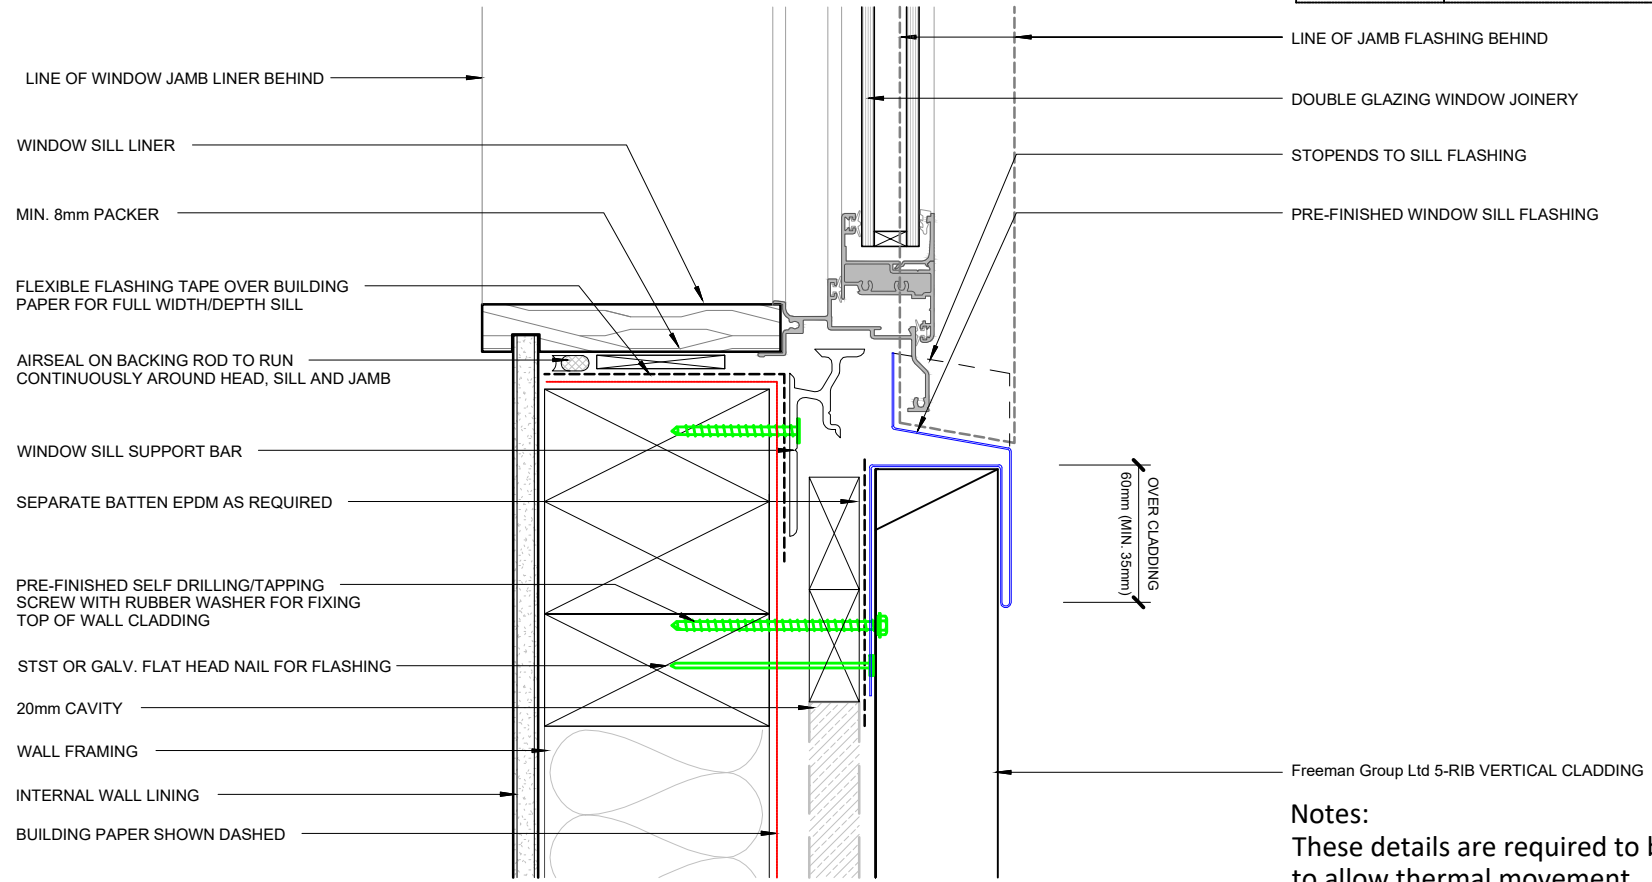

Freeman Group Ltd 5-Rib	
0.4mm	Colorsteel® Endura
0.55mm	Colorsteel® Endura
0.4mm	Colorsteel® Maxx
0.55mm	Colorsteel® Maxx
0.4mm	Zincalume®
0.55mm	Zincalume®

Notes:
 These details are required to be fixed to allow thermal movement .