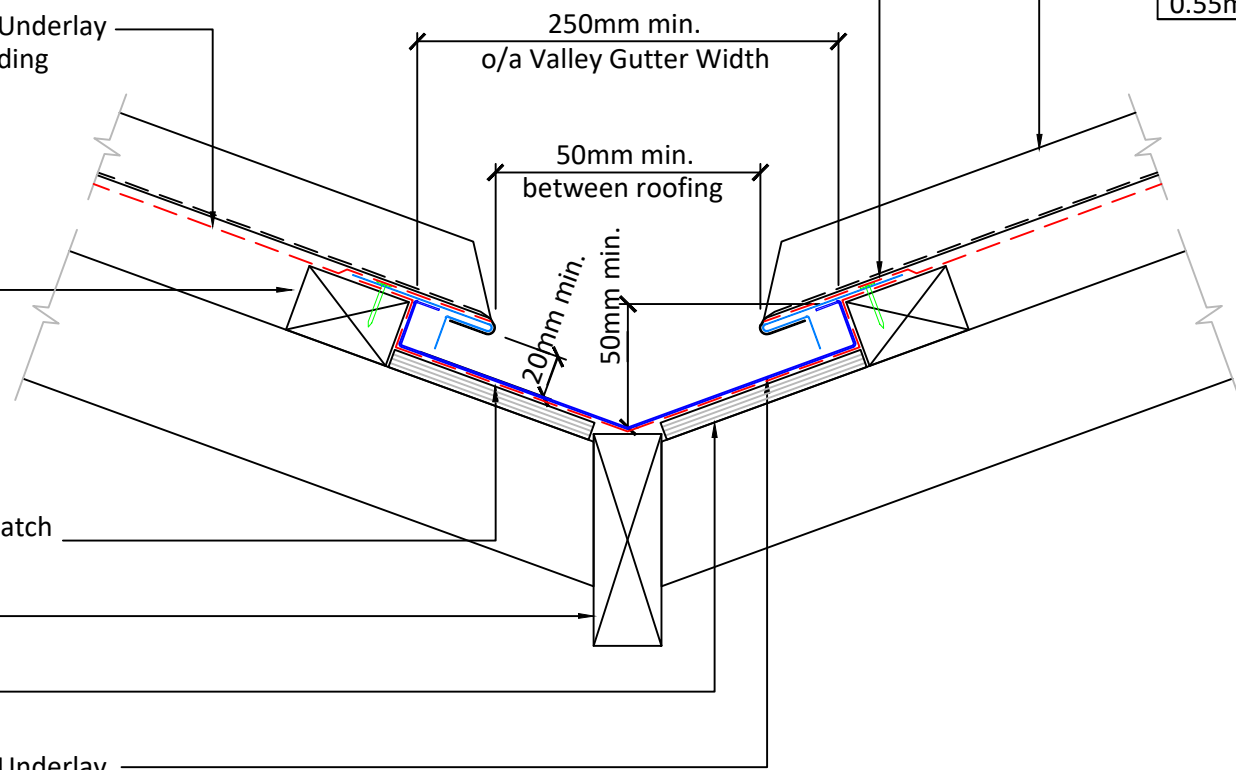

Drip-edge flashing BMT to match ALPINE TRAY material

Vapour barrier/ Roofing Underlay to underside of tray cladding

Purlin

Valley flashing BMT to match ALPINE TRAY material

Valley rafter

Valley board / ply

Vapour barrier/ Roofing Underlay to underside of valley flashing, lap over purlin/ under drip-edge flashing

Freeman Group Ltd ALPINE TRAY

ALPINE TRAY material	
0.55mm	Colorsteel® Endura
0.55mm	Colorsteel® Maxx
0.55mm	Zincalume

Notes:
Roof void ventilation may require consideration as tray panels do not provide roof ventilation.