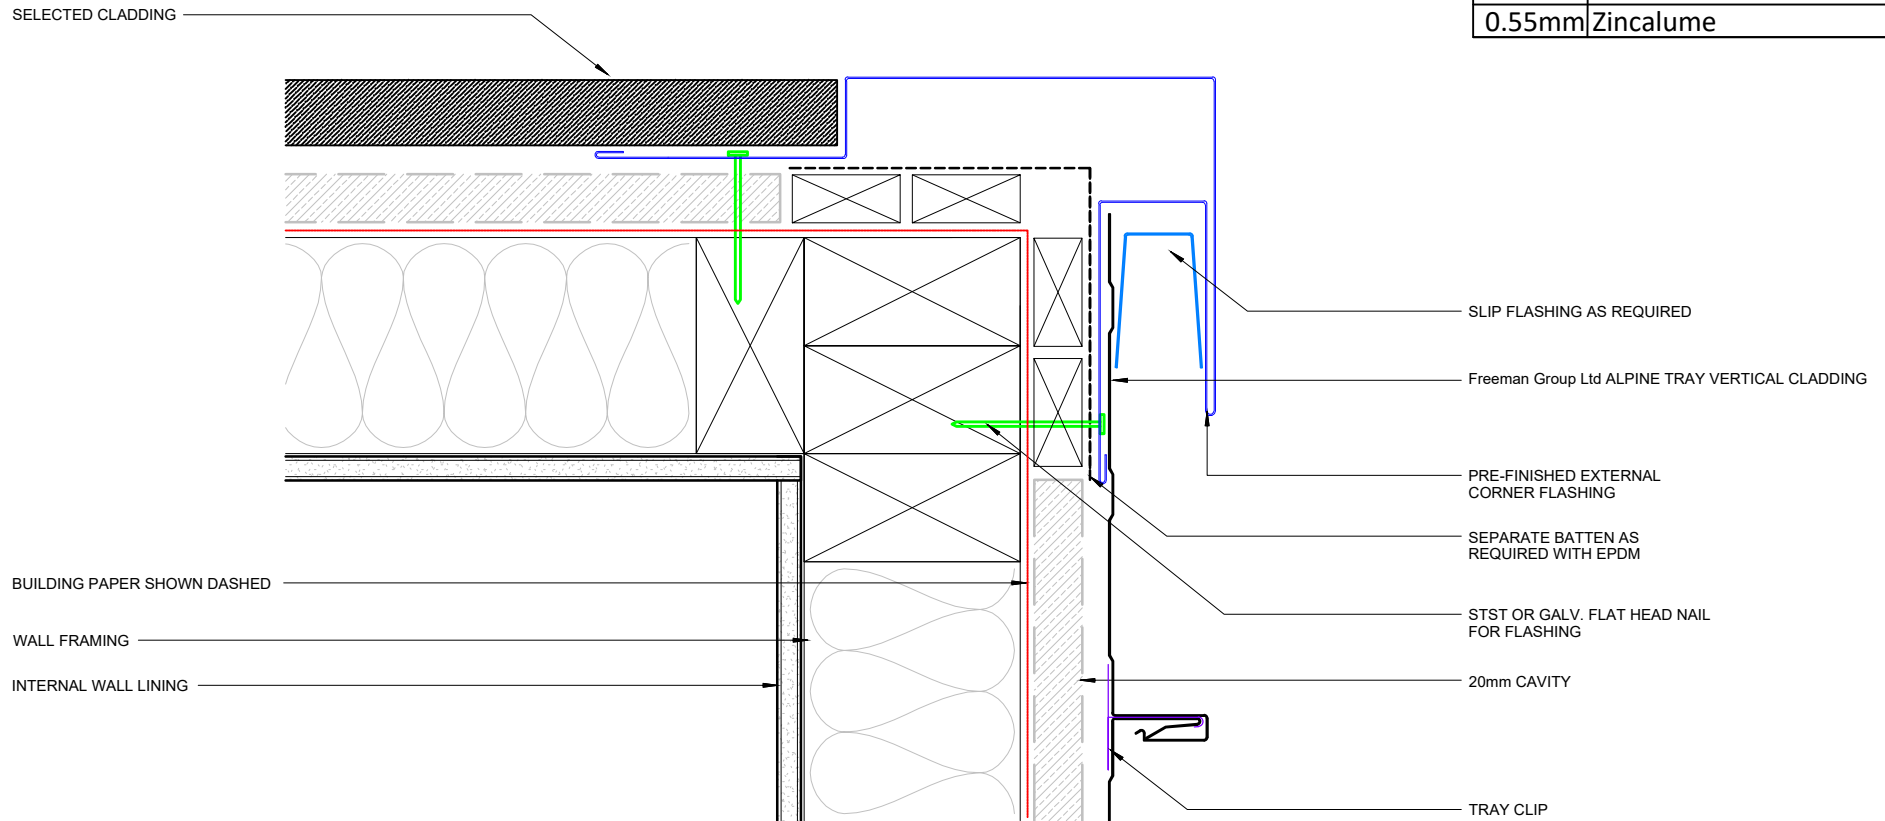

Freeman Group Ltd ALPINE TRAY

ALPINE TRAY material	
0.55mm	Colorsteel® Endura
0.55mm	Colorsteel® Maxx
0.55mm	Zincalume

Notes:
These details are required to be fixed to allow thermal movement .