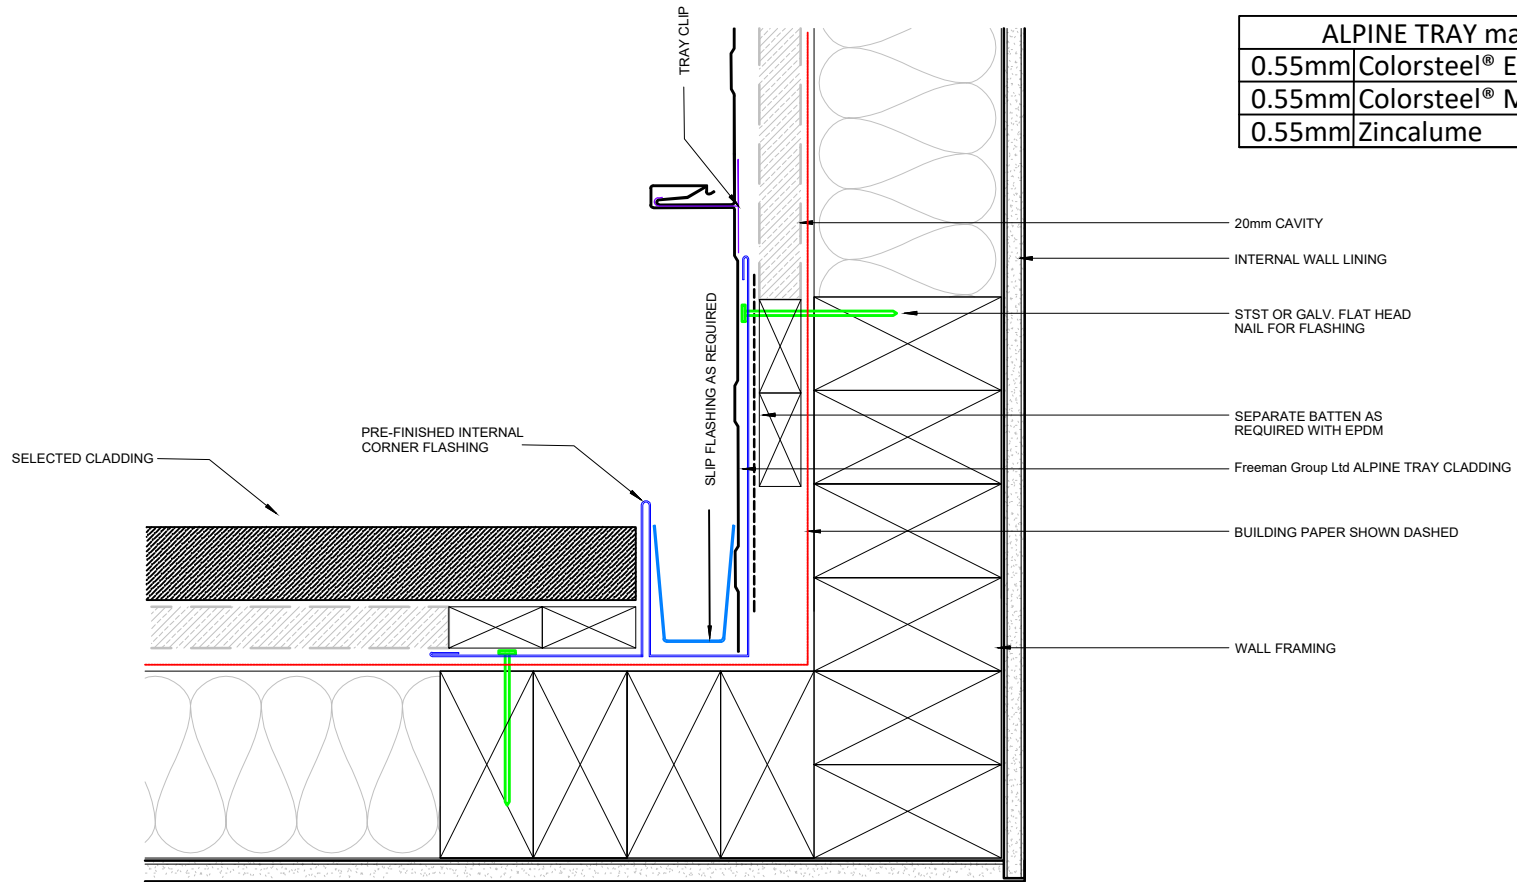

Freeman Group Ltd ALPINE TRAY

ALPINE TRAY material	
0.55mm	Colorsteel® Endura
0.55mm	Colorsteel® Maxx
0.55mm	Zincalume

Notes:  
These details are required to be fixed to allow thermal movement .