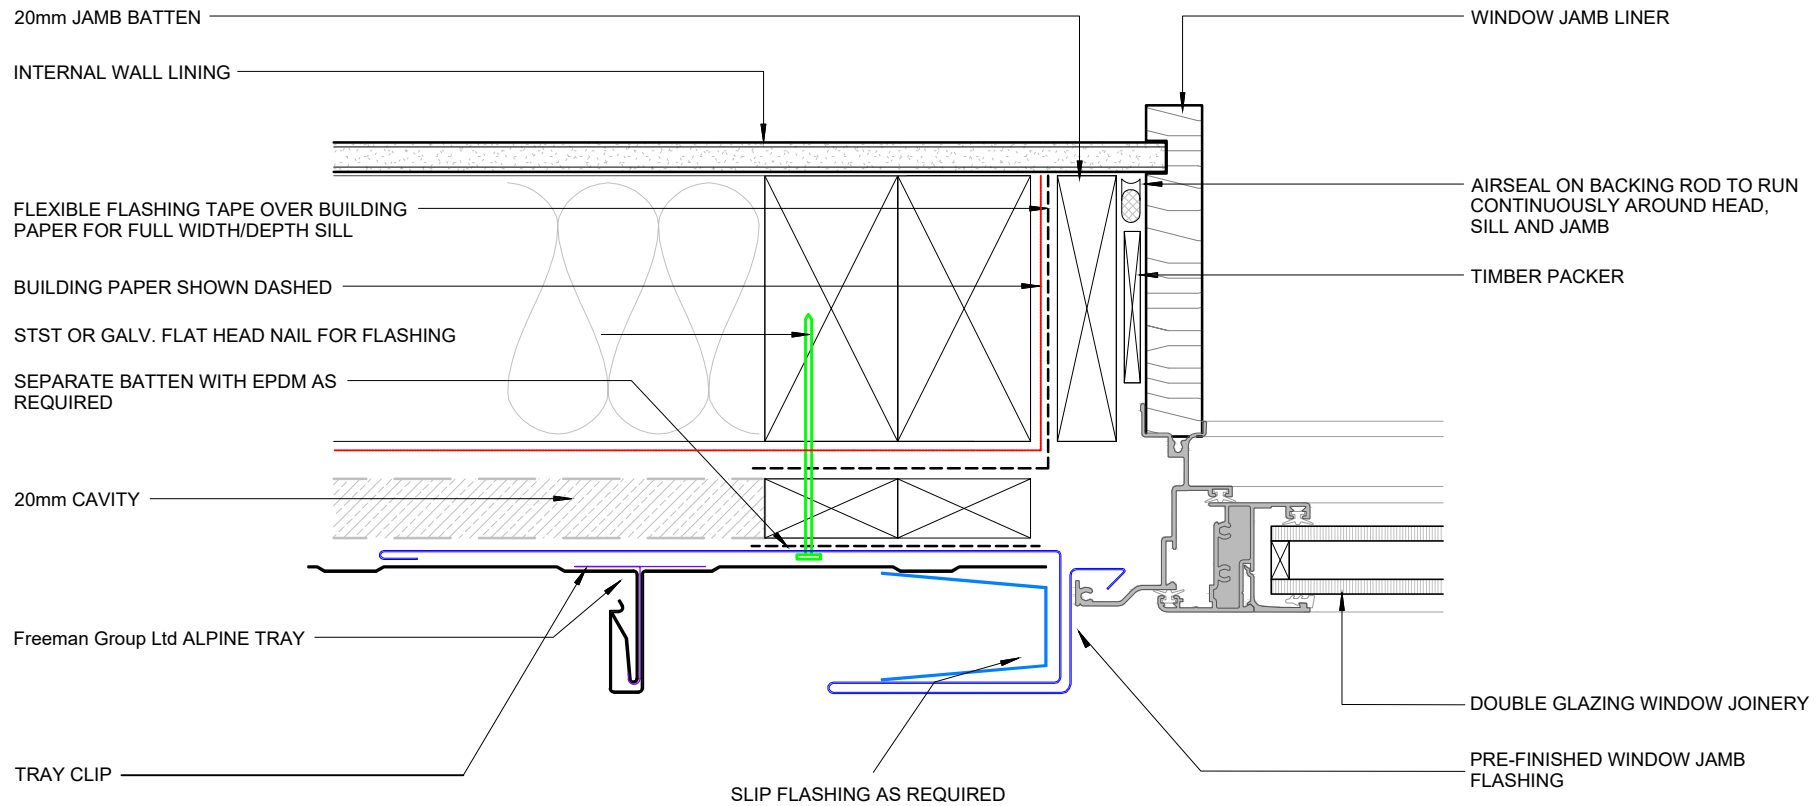

Freeman Group Ltd ALPINE TRAY

ALPINE TRAY material	
0.55mm	Colorsteel® Endura
0.55mm	Colorsteel® Maxx
0.55mm	Zincalume

Notes:
These details are required to be fixed to allow thermal movement .